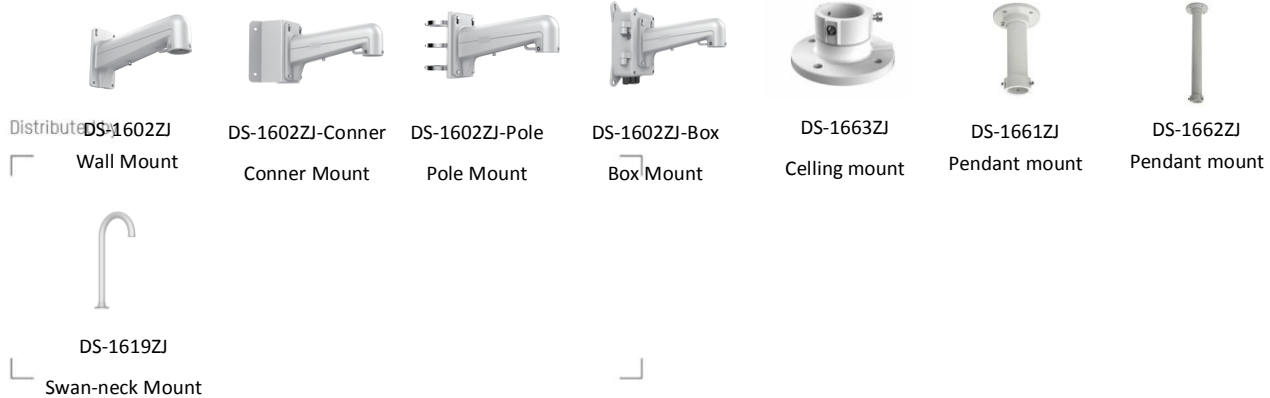

Accessory

Headquarters

No.555 Qianmo Road, Binjiang District,
Hangzhou 310051, China
T +86-571-8807-5998
overseasbusiness@hikvision.com

Hikvision USA
T +1-909-895-0400
sales.usa@hikvision.com

Hikvision Australia
T +61-2-8599-4233
salesau@hikvision.com

Hikvision India
T +91-22-28469900
sales@pramahikvision.com

Hikvision Canada
T +1-866-200-6690
sales.canada@hikvision.com

Hikvision Thailand
T +662-275-9949
sales.thailand@hikvision.com

Hikvision Europe
T +31-23-5542770
sales.eu@hikvision.com

Hikvision Italy
T +39-0438-6902
info.it@hikvision.com

Hikvision Brazil
T +55 11 3318-0050
Latam.support@hikvision.com

Hikvision Turkey
T +90 (216)521 7070- 7074
sales.tr@hikvision.com

Hikvision Malaysia
T +601-7652-2413
sales.my@hikvision.com

Hikvision UK & Ireland
T +01628-902140
sales.uk@hikvision.com

Hikvision South Africa
Tel: +27 (10) 0351172
sale.africa@hikvision.com

Hikvision France
T +33(0)1-85-330-450
info.fr@hikvision.com

Hikvision Kazakhstan
T +7-727-9730667
nikia.panfilov@hikvision.ru

Hikvision Vietnam
T +84-974270888
sales.vt@hikvision.com

Hikvision UAE
T +971-4-4432090
salesme@hikvision.com

Hikvision Singapore
T +65-6684-4718
sg@hikvision.com

Hikvision Spain
T +34-91-737-16-55
info.es@hikvision.com

Hikvision Tashkent
T +99-87-1238-9438
uzb@hikvision.ru

Hikvision Hong Kong
T +852-2151-1761
info.hk@hikvision.com

Hikvision Russia
T +7-495-669-67-99
saleru@hikvision.com

Hikvision Korea
T +82-(0)31-731-8817
sales.korea@hikvision.com

Hikvision Poland
T +48-22-460-01-50
info.pl@hikvision.com

Hikvision Indonesia
T +62-21-2933759
Sales.Indonesia@hikvision.com

Hikvision Colombia
sales.colombia@hikvision.com