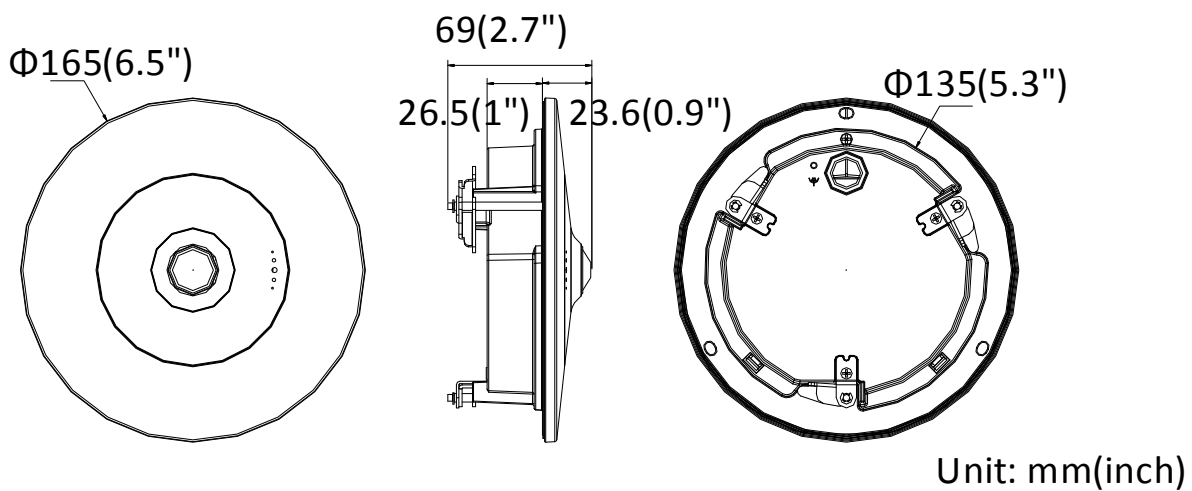

Distributed by

HIKVISION®

Headquarters

No.555 Qianmo Road, Binjiang District,
Hangzhou 310051, China
T +86-571-8807-5998
overseasbusiness@hikvision.com

Hikvision USA
T +1-909-895-0400
sales.usa@hikvision.com

Hikvision Australia
T +61-2-8599-4233
salesau@hikvision.com

Hikvision India
T +91-22-28469900
sales@pramahikvision.com

Hikvision Canada
T +1-866-200-6690
sales.canada@hikvision.com

Hikvision Thailand
T +662-275-9949
sales.thailand@hikvision.com

Hikvision Europe
T +31-23-5542770
sales.eu@hikvision.com

Hikvision Italy
T +39-0438-6902
info.it@hikvision.com

Hikvision Brazil
T +55 11 3318-0050
Latam.support@hikvision.com

Hikvision Turkey
T +90 (216)521 7070- 7074
sales.tr@hikvision.com

Hikvision Malaysia
T +601-7652-2413
sales.my@hikvision.com

Hikvision UK & Ireland
T +01628-902140
sales.uk@hikvision.com

Hikvision South Africa
Tel: +27 (10) 0351172
sale.africa@hikvision.com

Hikvision France
T +33(0)1-85-330-450
info.fr@hikvision.com

Hikvision Kazakhstan
T +7-727-9730667
nikia.panfilov@hikvision.ru

Hikvision Vietnam
T +84-974270888
sales.vt@hikvision.com

Hikvision UAE
T +971-4-4432090
salesme@hikvision.com

Hikvision Singapore
T +65-6684-4718
sg@hikvision.com

Hikvision Spain
T +34-91-737-16-55
info.es@hikvision.com

Hikvision Tashkent
T +99-87-1238-9438
uzb@hikvision.ru

Hikvision Hong Kong
T +852-2151-1761
info.hk@hikvision.com

Hikvision Russia
T +7-495-669-67-99
sateru@hikvision.com

Hikvision Korea
T +82-(0)31-731-8817
sales.korea@hikvision.com

Hikvision Poland
T +48-22-460-01-50
info.pl@hikvision.com

Hikvision Indonesia
T +62-21-2933759
Sales.Indonesia@hikvision.com

Hikvision Colombia
sales.colombia@hikvision.com