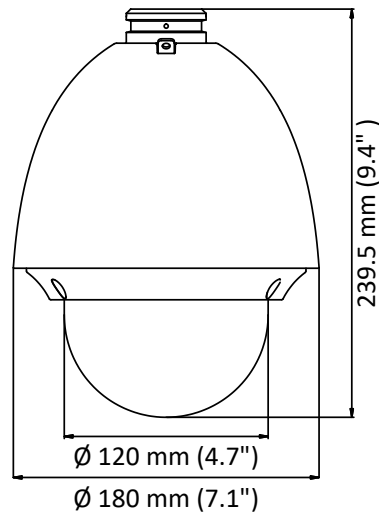

Order Model

DS-2AE4225T-D(C)

Dimensions