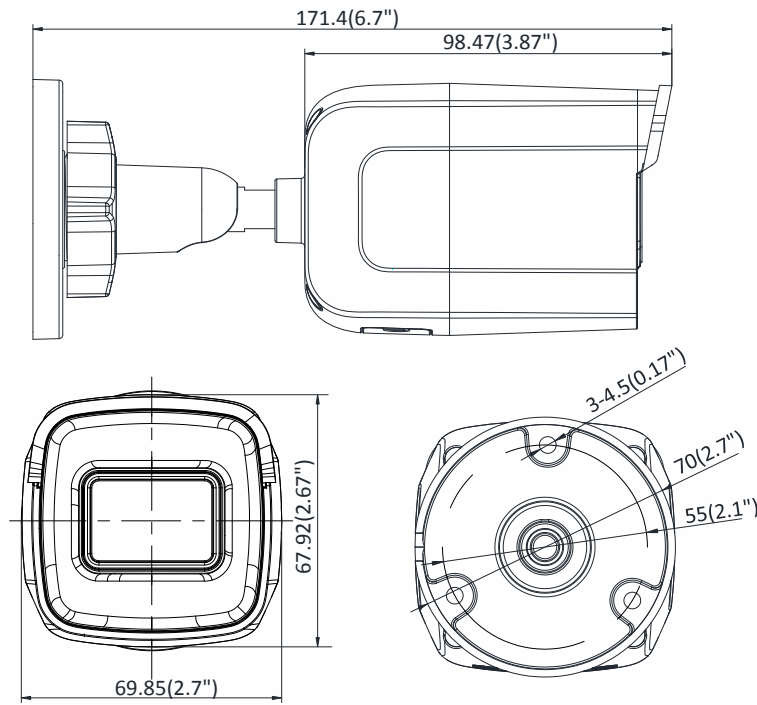

Dimension

Unit: mm(inch)

Accessory

Distributed by

HIKVISION®

Headquarters

No.555 Qianmo Road, Binjiang District,
Hangzhou 310051, China
T +86-571-8807-5998
overseasbusiness@hikvision.com

Hikvision USA
T +1-909-895-0400
sales.usa@hikvision.com

Hikvision Italy
T +39-0438-6902
info.it@hikvision.com

Hikvision Singapore
T +65-6684-4718
sg@hikvision.com

Hikvision Africa
T +27 (10) 0351172
sale.africa@hikvision.com

Hikvision Europe
T +31-23-55-42-770
info.eu@hikvision.com

Hikvision France
T +33(0)1-85-330-450
info.fr@hikvision.com

Hikvision Oceania
T +61-2-8599-4233
salesau@hikvision.com

Hikvision Hong Kong
T +852-2151-1761

Hikvision Middle East
T +971-4-8816086
salesme@hikvision.com

Hikvision Spain
T +34-91-737-16-55
info.es@hikvision.com

Hikvision Canada
T +1-909-895-0400
sales.usa@hikvision.com

Hikvision Russia
T +7-495-669-67-99
saleru@hikvision.com

Hikvision Poland
T +48-22-460-01-50
poland@hikvision.com

Hikvision Korea
T +82-31-731-8841
sales.korea@hikvision.com

Hikvision India
T +91-22-28469900
sales@pramahikvision.com

Hikvision UK
T +01628-902140
support.uk@hikvision.com

Hikvision Brazil
T +55 11 3318-0050
Latam.support@hikvision.com

05060020191125