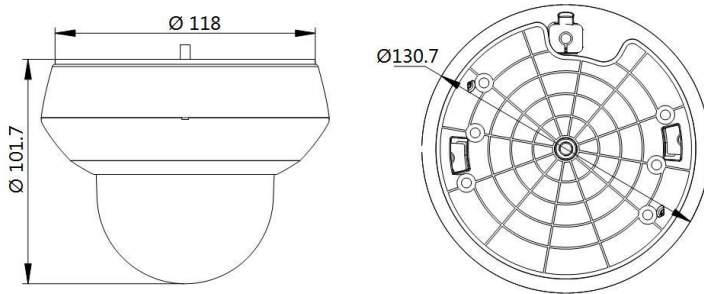

Available Model

DS-2DE2A404W-DE3(2.8-12MM), 12 VDC & PoE

Dimensions

Unit:mm

Accessories

DS-1294ZJ-PT Wall Mounting Bracket

Distributed by